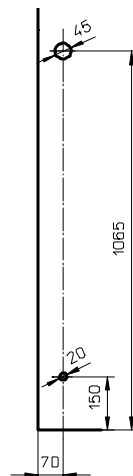

tubo
CASMA

TUBO

A00 - 107

for up to 15mm glass door

made in Italy

GLASS FABRICATION

A00 - 108

for double glazing door