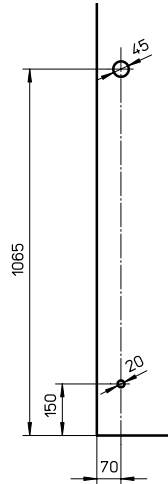

GLASS FABRICATION