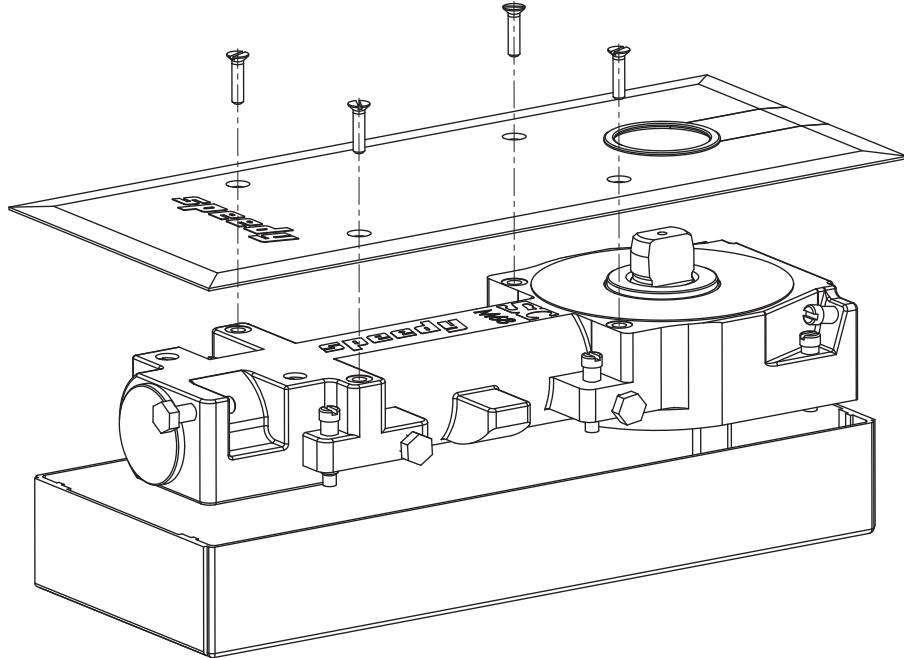

CASMA
ALL DOOR CLOSERS

M68Z

Chiudiporta a terra

Fermo costante
Constant hold-open
Retención constante

Back-stop a 120°
Back-stop 120°
Back-stop a 120 grados

EN 1154 - 3

Max. 100 Kg

Max. 950