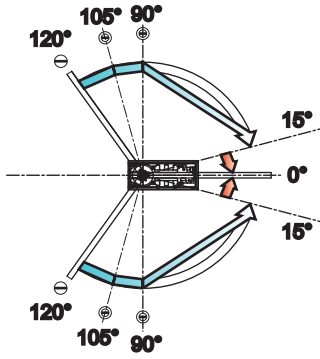

CASMA
ALL DOOR CLOSERS

M68Z

Chiudiporta a terra

Fermo costante
Constant hold-open
Retención constante

Back-stop a 120°
Back-stop 120°
Back-stop a 120 grados

EN 1154 - 3

Max. 100 Kg

Max. 950